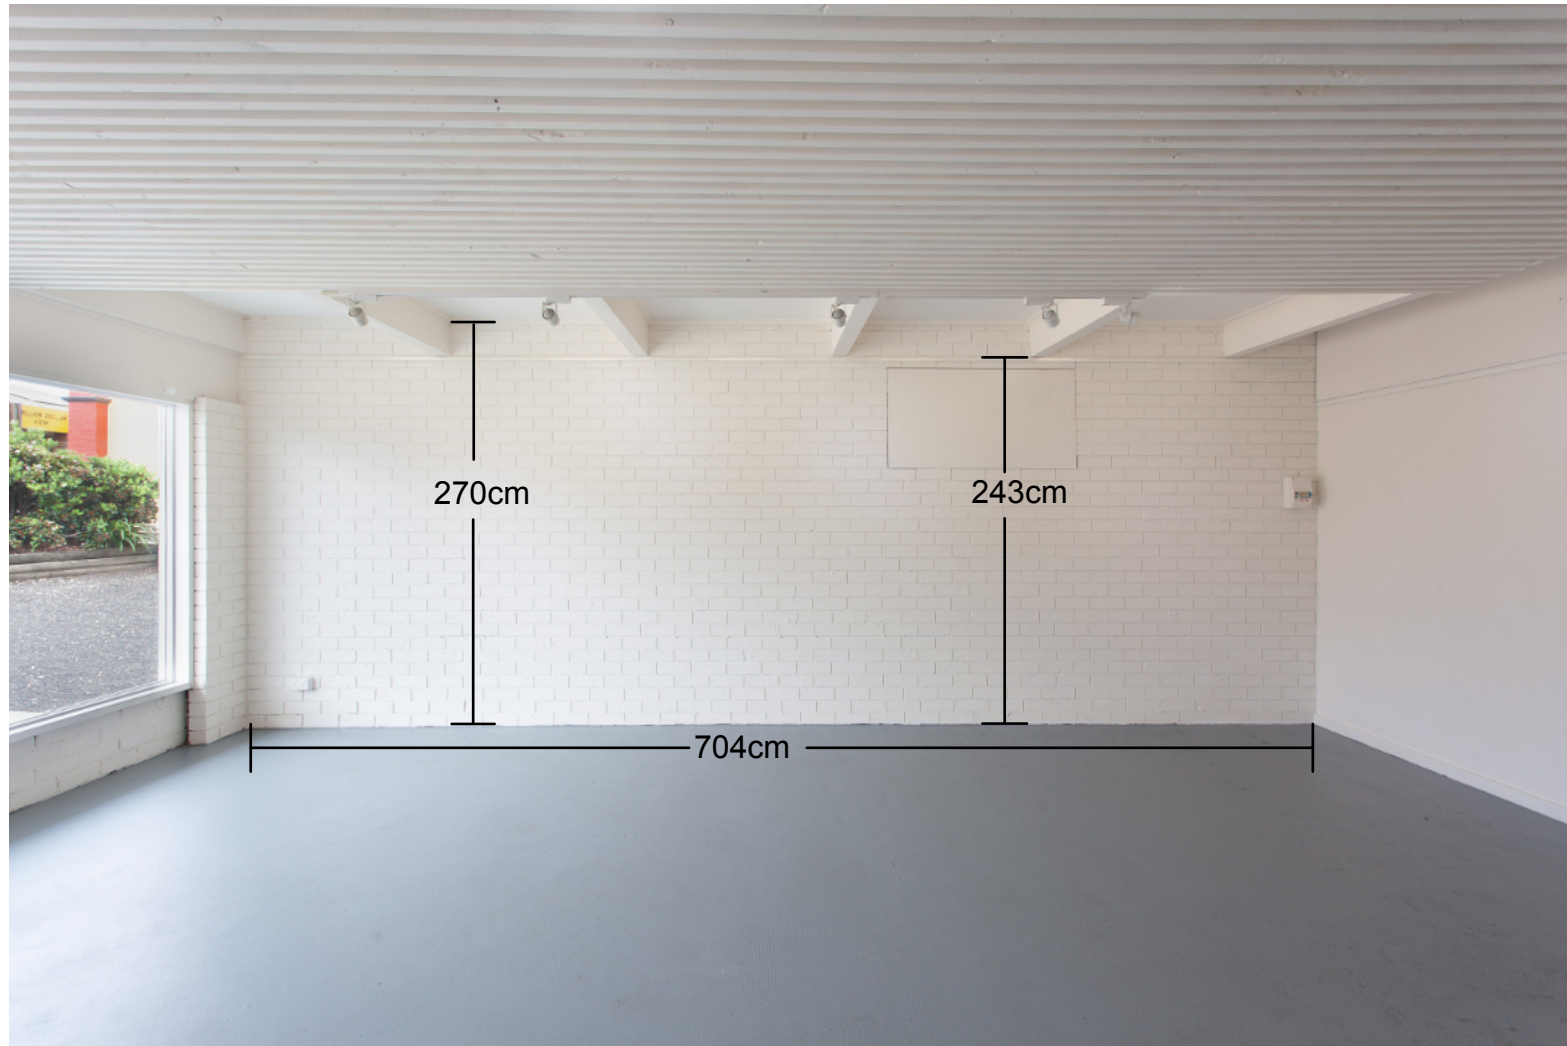

SoArt Gallery south wall