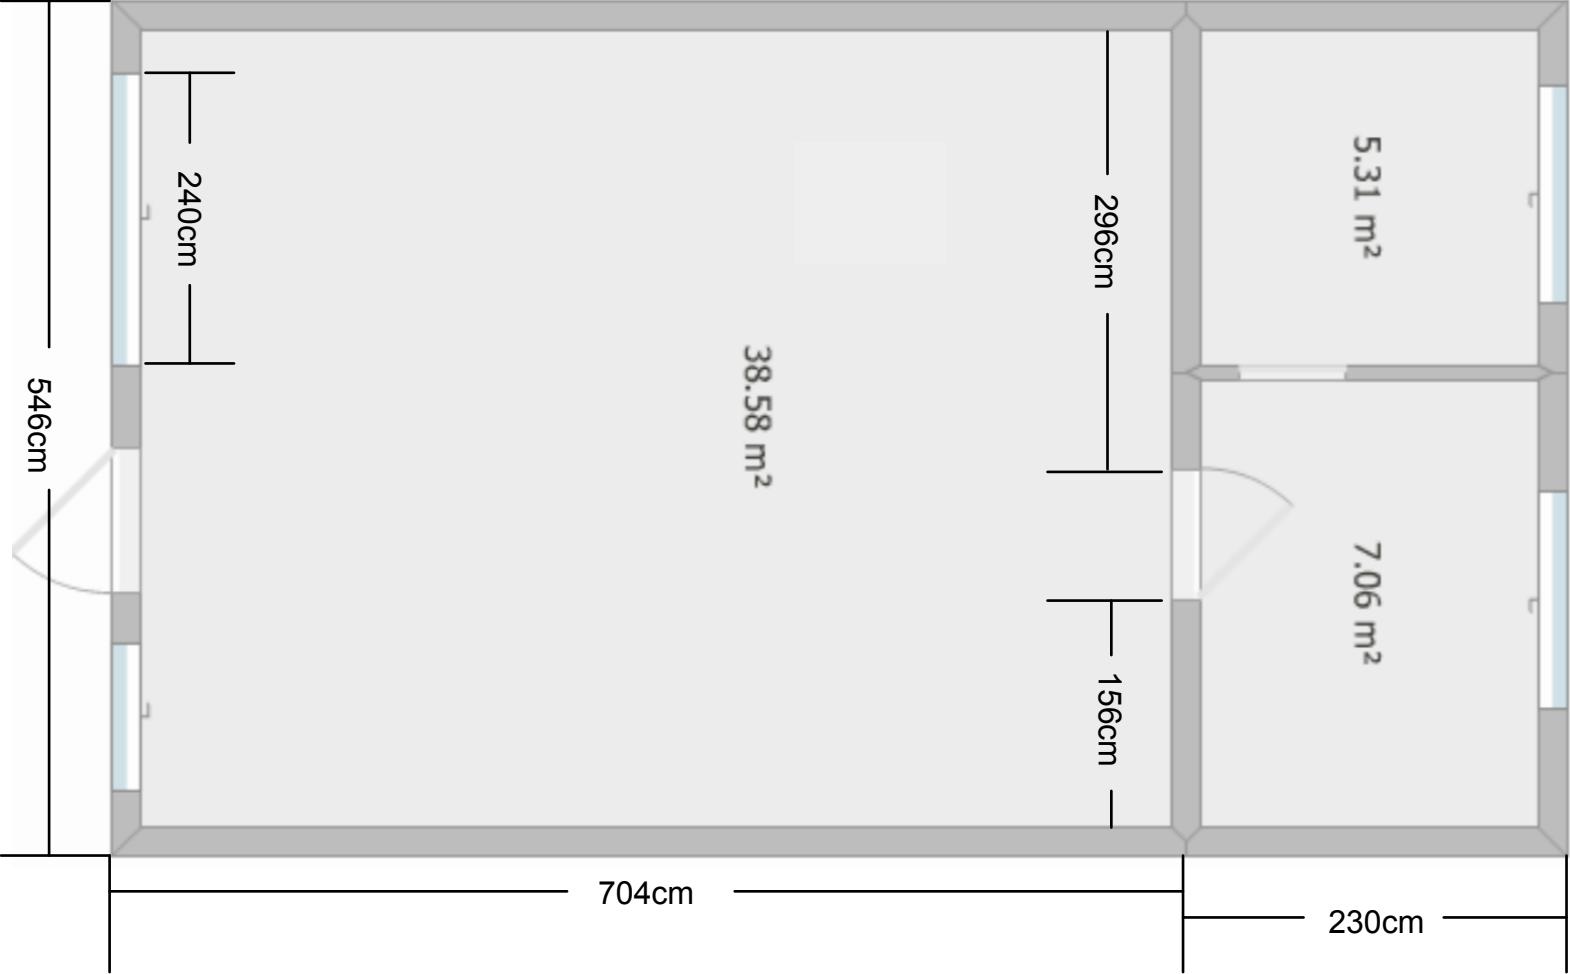

SOART

GALLERY

92a

**Narooma School of Arts
& Soldiers' War Memorial Hall Inc.**

PRIVATE
ROAD
NO
THRU
TRAFFIC

OPENING HOURS

SoArt Gallery floor plan

SoArt Gallery west wall

SoArt Gallery south wall

SoArt Gallery east wall

SoArt Gallery north wall